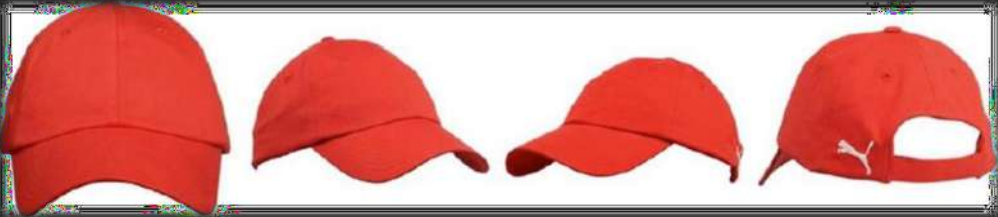

MRP: 899

2179301 | 2179302 | 2179303 | 2179305

Puma Training Cap

Black | White | Red | Navy Blue