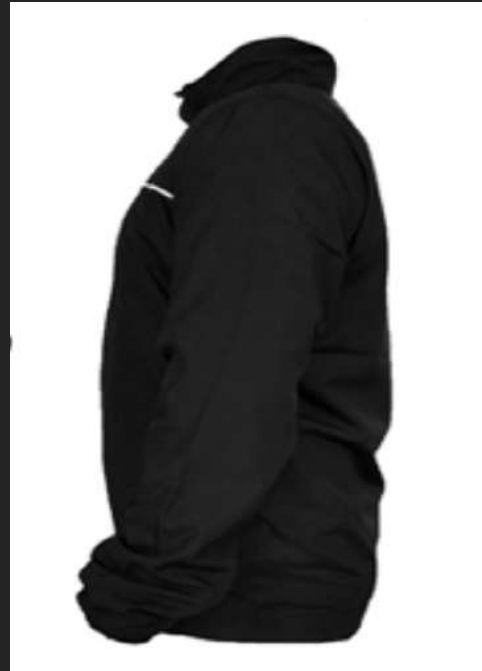

100% POLYESTER-poplin-WR: PFC-free; 85.00 GSM

MRP: 3499

84438601

Puma MEN'S Woven Track Jacket

Peacoat

100%POLYester-poplin-WR: PFC-free; 85.00 GSM

MRP: 3499

84438602