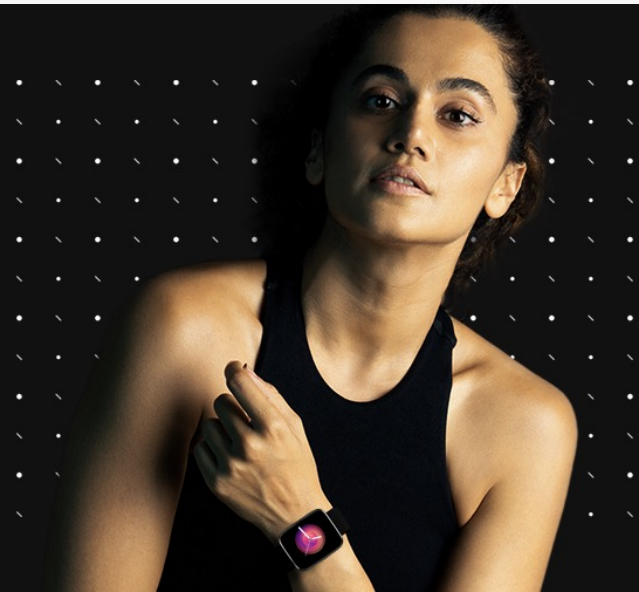

Alarm

Find my phone

Camera control

Wake gesture

Do not disturb (DND)

 **NOISE**

**COLORFIT PRO 3**

MRP - 5999

**Stress monitor**

**NoiseFit App**

**14 sports modes**

**10-day battery**

**1.55" TruView™ Display**

**SpO<sub>2</sub> monitor**

**24/7 heart rate monitor**

**5ATM water resistance**

## Smart Watches

Stay connected and on track with the range of NoiseFit & ColorFit smart watches for men and women