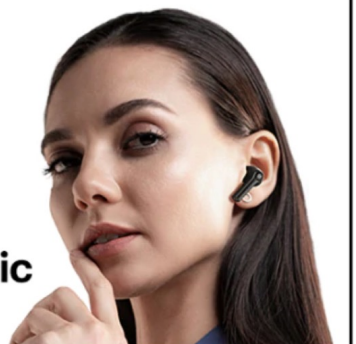

Up to
18-hour
playtime

10mm driver

Ergonomic design