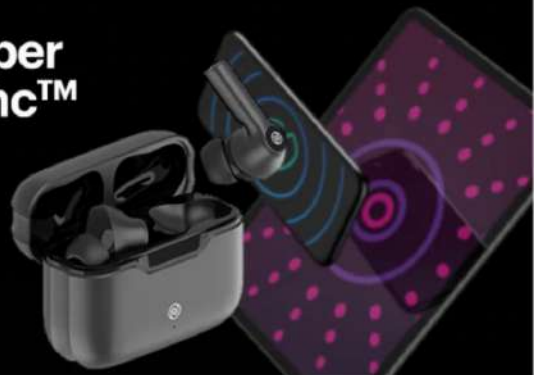

Hyper Sync™