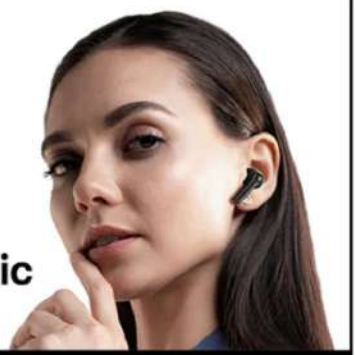

10mm driver

Ergonomic design