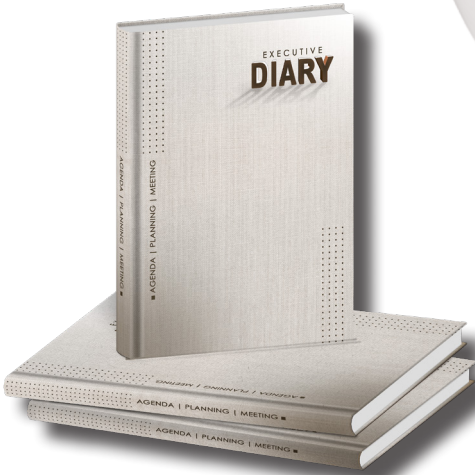

Cover Info.

- Chief 1 Date Diary with Planner
- Size: 142 x 220 mm
- Cover with Matt Lamination
- Hardbound Cover Coated with Crystal UV
- Memphis Placeholder Based Graphics
- Smooth Cover for Perfect Grip

Item No
2023009