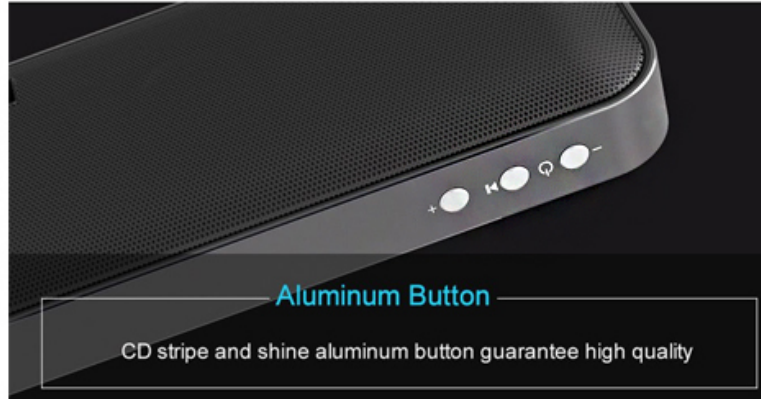

Aluminum Button
CD stripe and shine aluminum button guarantee high quality